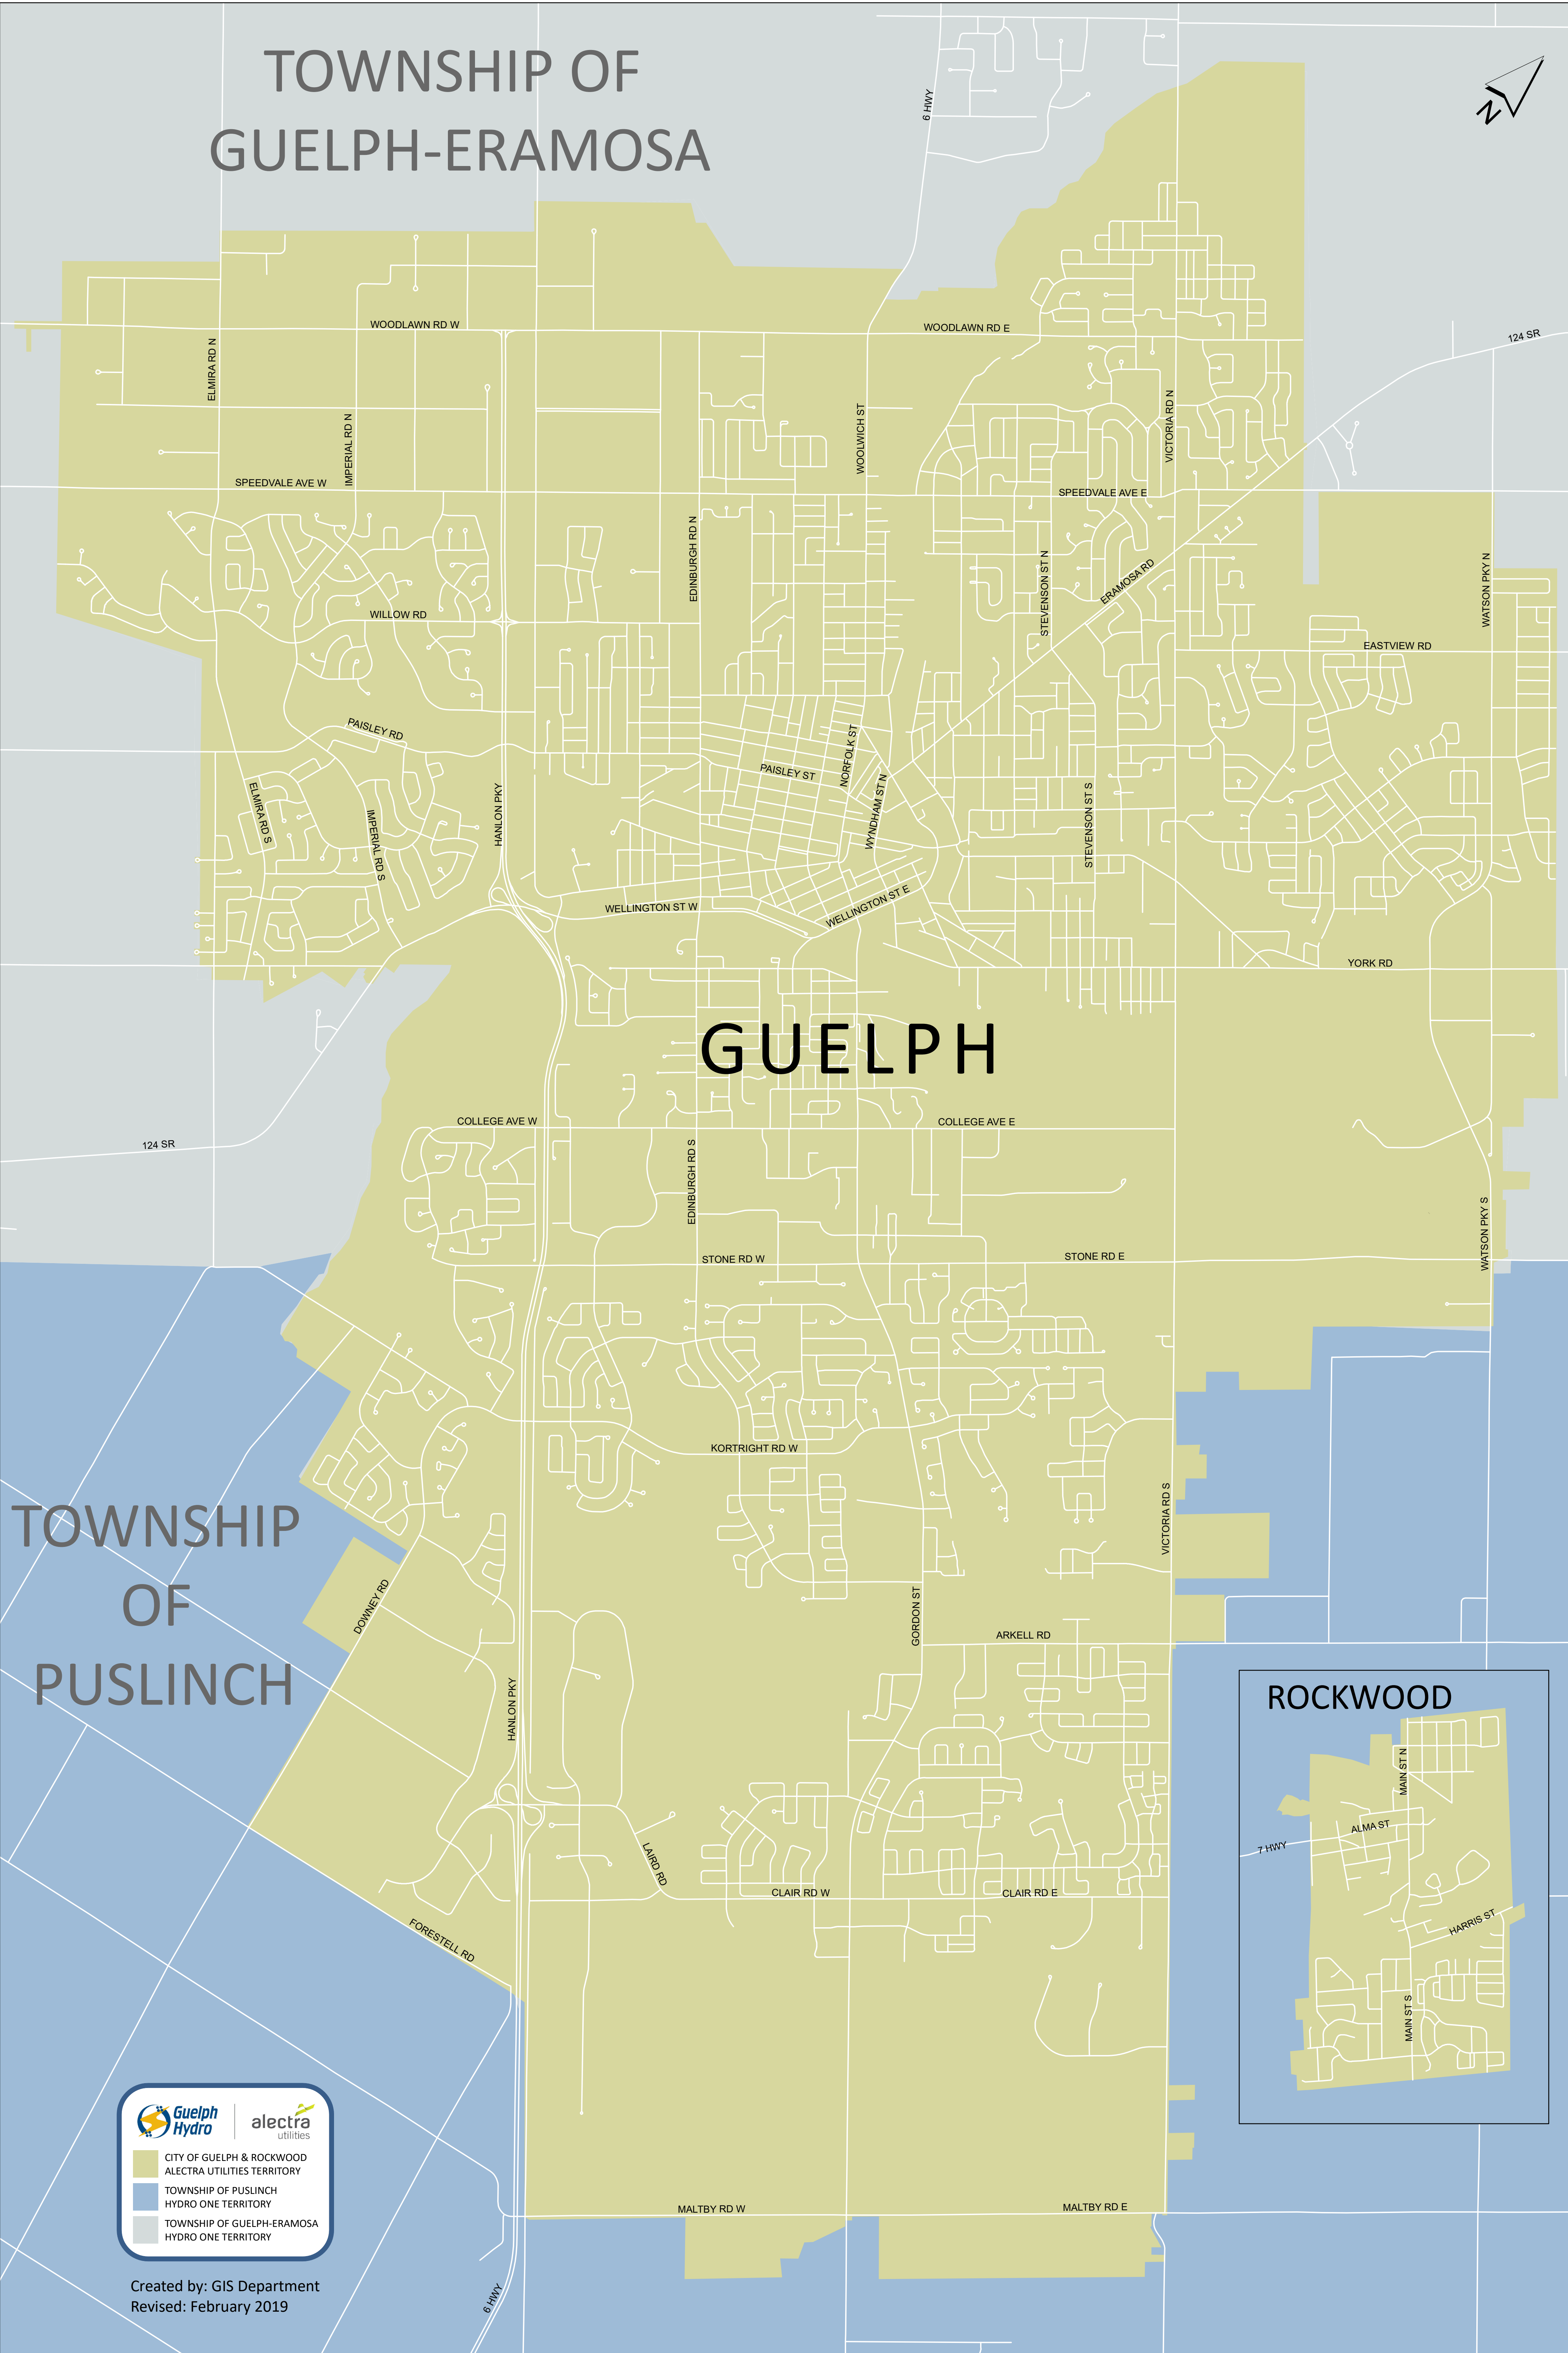

TOWNSHIP OF GUELPH-ERAMOSA

TOWNSHIP
OF
PUSLINCH

GUELPH

ROCKWOOD

**CITY OF GUELPH & ROCKWOOD
ALECTRA UTILITIES TERRITORY**

**TOWNSHIP OF PUSLINCH
HYDRO ONE TERRITORY**

**TOWNSHIP OF GUELPH-ERAMOSA
HYDRO ONE TERRITORY**

Created by: GIS Department
Revised: February 2019